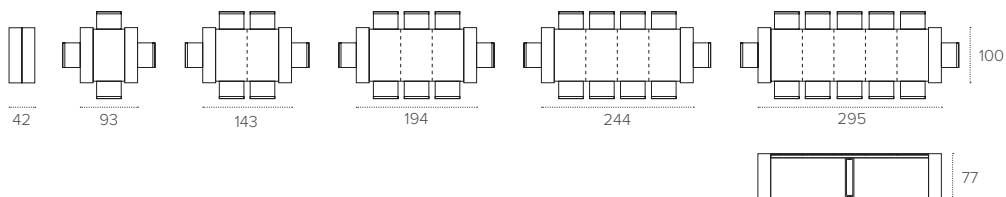

PANDORA 2M

CONSOLE ALLUNGABILE RETTANGOLARE / CONSOLE EXTENDABLE RECTANGULAR

ARTICOLO IN ESAURIMENTO DISPONIBILE FINO A
ESAURIMENTO SCORTE / DISCONTINUED ARTICLE
AVILABLE UNTIL STOCK LASTS

COD. C0506

L 100 P 42|93|143|194 H 75 cm

CONSOLE ALLUNGABILE RETTANGOLARE / CONSOLE EXTENDABLE RECTANGULAR

COD. C0506

L 100 P 42/93/143/194/244/295 H 75 cm

FINITURE / FINISHES

STRUTTURA / FRAME

LAMINATO EFFETTO LEGNO
Wood-effect laminate

1724
CASTORO
BEAVER

1L46
ARGILLA
CLAY

1L62
VULCANO
VOLCANO

PANDORA 5M

CONSOLE ALLUNGABILE RETTANGOLARE / CONSOLE EXTENDABLE RECTANGULAR

COD. C0506

L 100 P 42/93/143/194/244/295/345/396/446/497 H 75 cm

FINITURE / FINISHES

STRUTTURA / FRAME