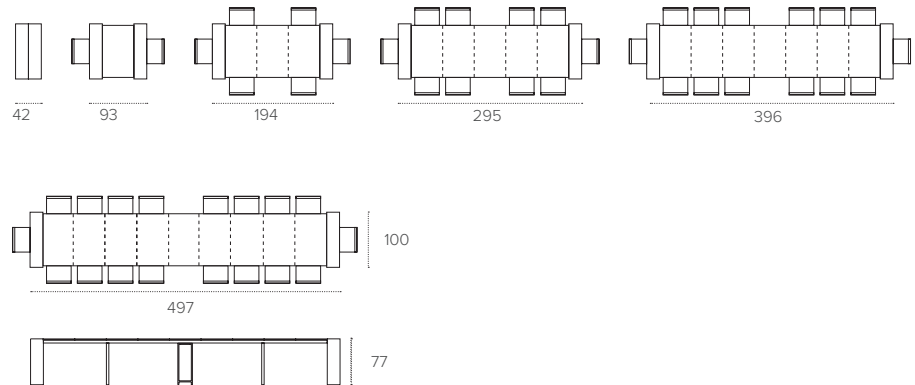

1L46
ARGILLA
CLAY

1L62
VULCANO
VOLCANO

PANDORA 5M

CONSOLE ALLUNGABILE RETTANGOLARE / CONSOLE EXTENDABLE RECTANGULAR

COD. C0506

L 100 P 42/93/143/194/244/295/345/396/446/497 H 75 cm

FINITURE / FINISHES

STRUTTURA / FRAME