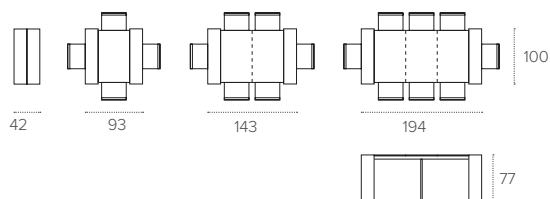

PANDORA 2M

CONSOLE ALLUNGABILE RETTANGOLARE / CONSOLE EXTENDABLE RECTANGULAR

ARTICOLO IN ESAURIMENTO DISPONIBILE FINO A
ESAURIMENTO SCORTE / DISCONTINUED ARTICLE
AVILABLE UNTIL STOCK LASTS

COD. C0506

L 100 P 42|93|143|194 H 75 cm

CONSOLE ALLUNGABILE RETTANGOLARE / CONSOLE EXTENDABLE RECTANGULAR

COD. C0506

L 100 P 42/93/143/194/244/295 H 75 cm

FINITURE / FINISHES

STRUTTURA / FRAME

LAMINATO EFFETTO LEGNO
Wood-effect laminate

1724
CASTORO
BEAVER

1L46
ARGILLA
CLAY

1L62
VULCANO
VOLCANO

PANDORA 5M

CONSOLE ALLUNGABILE RETTANGOLARE / CONSOLE EXTENDABLE RECTANGULAR

COD. C0506

L 100 P 42/93/143/194/244/295/345/396/446/497 H 75 cm

FINITURE / FINISHES

STRUTTURA / FRAME