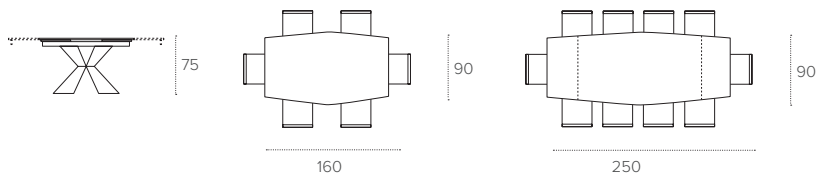

# POSEIDONE 160

TAVOLO ALLUNGABILE A BOTTICELLA / BARREL-SHAPED EXTENDABLE TABLE

COD. TA1A0

L 160/240 P 90 H 75 cm