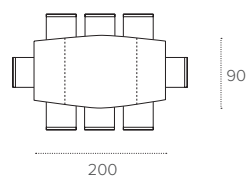

# POSEIDONE 120

TAVOLO ALLUNGABILE A BOTTICELLA / BARREL-SHAPED EXTENDABLE TABLE

COD. TA1A3

L 120 / 200 P 90 H 75 cm