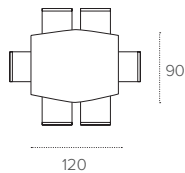

# POSEIDONE 120

TAVOLO ALLUNGABILE A BOTTICELLA / BARREL-SHAPED EXTENDABLE TABLE

COD. TA1A3

L 120 / 200 P 90 H 75 cm